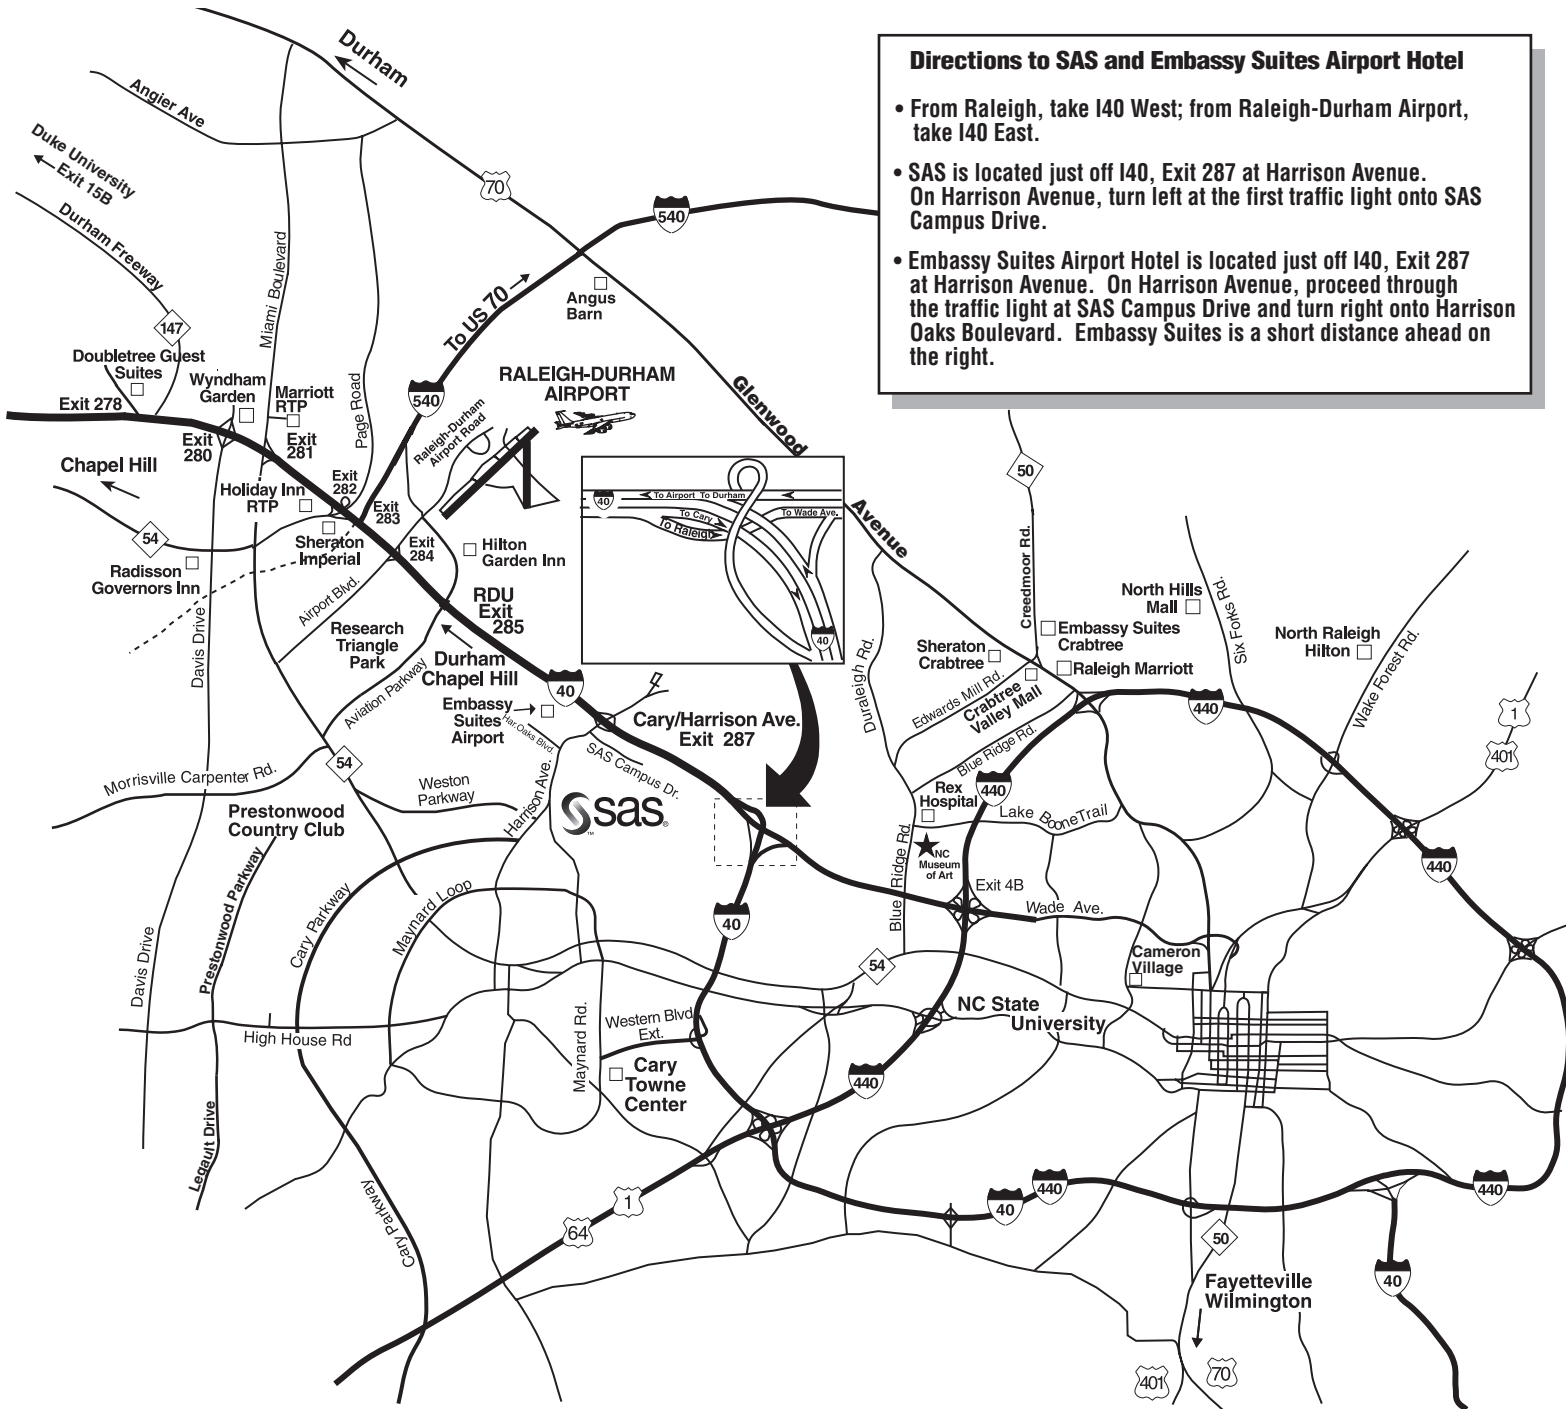

SAS World Headquarters Cary, North Carolina Area Map

Directions to SAS and Embassy Suites Airport Hotel

- From Raleigh, take I40 West; from Raleigh-Durham Airport, take I40 East.
- SAS is located just off I40, Exit 287 at Harrison Avenue. On Harrison Avenue, turn left at the first traffic light onto SAS Campus Drive.
- Embassy Suites Airport Hotel is located just off I40, Exit 287 at Harrison Avenue. On Harrison Avenue, proceed through the traffic light at SAS Campus Drive and turn right onto Harrison Oaks Boulevard. Embassy Suites is a short distance ahead on the right.

Directions to Prestonwood Country Club

- From Raleigh, take I40 West; from Raleigh-Durham Airport take I40 East. Proceed to Exit 287 at Harrison Avenue
- On Harrison Avenue, turn right at the 4th traffic light onto Cary Parkway. Proceed approximately 4.3 miles to High House Road. Turn right on High House Road, then right at the traffic light onto Prestonwood Parkway, and proceed straight ahead to Prestonwood Country Club.